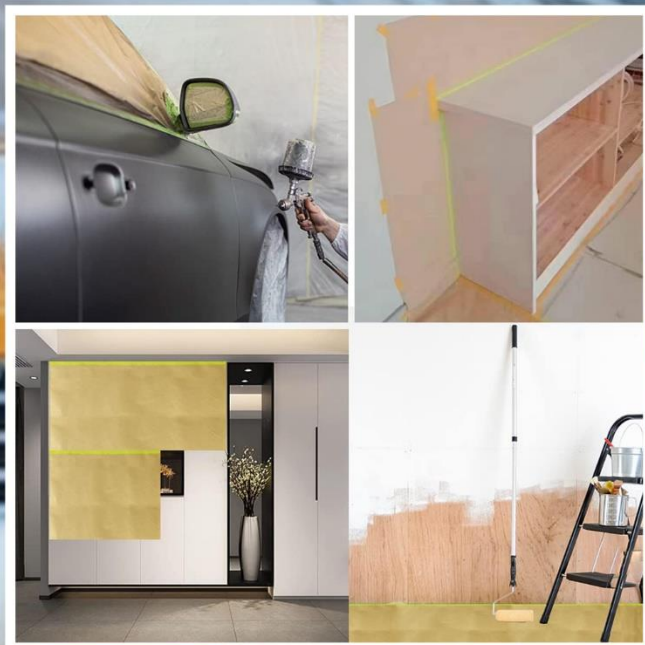

DaTo

ANTI-SMUDGE

WATERPROOF

DUSTPROOF

OIL-PROOF