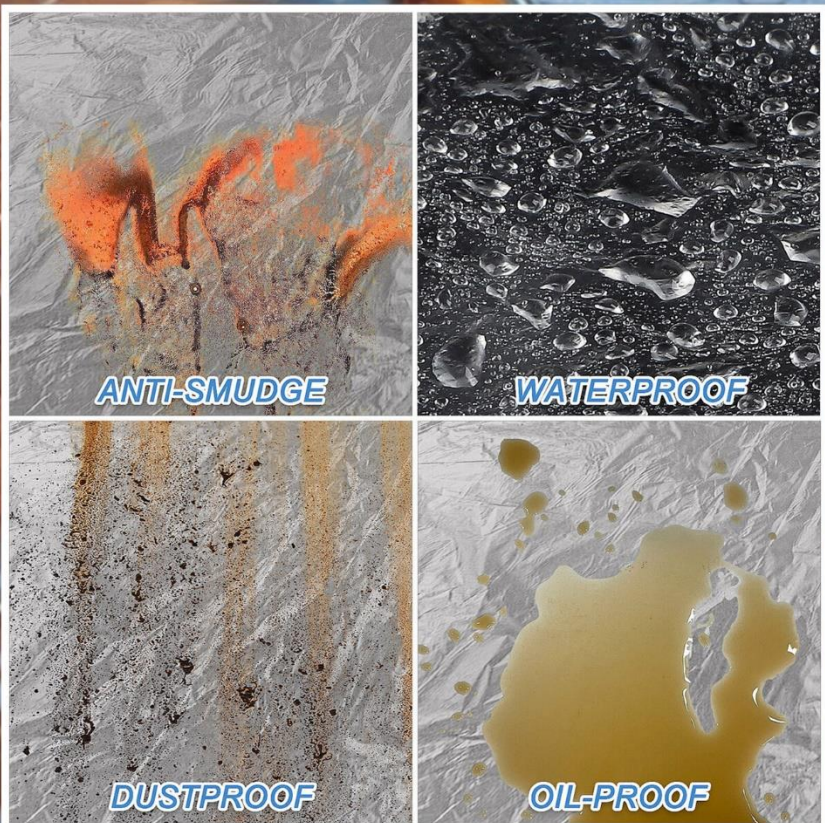

DaTo

DaTo CAR CARE PRODUCT CATALOGUE

DaTo

ANTI-SMUDGE

WATERPROOF

DUSTPROOF

OIL-PROOF

SPONGE POLISHING PAD

Size

6 Inch
150mm × 45mm
M16 or M14

SPONGE PAD RED COLOR

Make polished things clearer and smoother. It won't hurt the surface of car. Use with polishing liquid, paste or powder to reach a better effect. Can be used to polish stainless steel, home appliances, plastic, furniture and car etc. Great for Car use.

Size

8 Inch

BLACK COLOR STICKER TYPE WITH VALCREW

1. To deep clean the paint by removing oxidation.
2. To remove hairline scratches and swirls from a paint surface produced from improper washing or drying technique.
3. Makes your car life extension, looks more shiner and brighter, just like a new one.